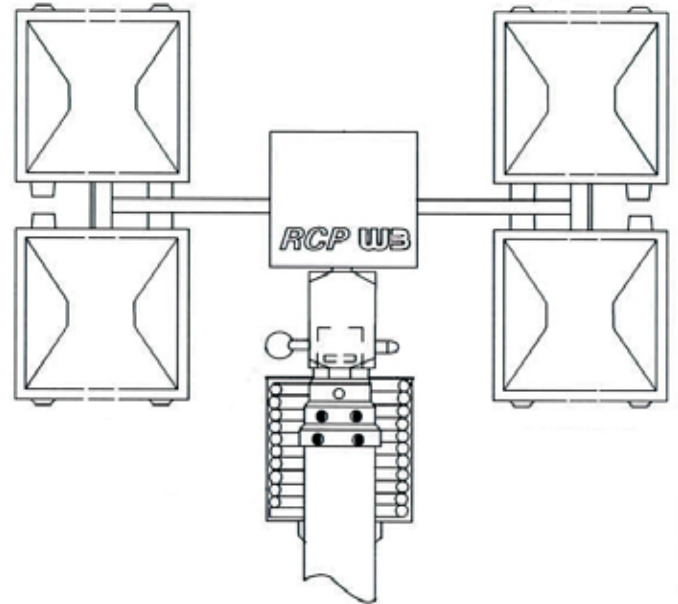

LED LIGHTING UPGRADE KITS APPLETON SHAFT IDENTIFICATION

Look for:

- Old Style flat RCP covers
- Solid Shafts

Brand	Model	Light Warranty	Volts	Number of Lights	Total Lumens	Total Watts	Chief 1.8	Chief 2.3	Powerlite	Vertical	RCP Style
Will-Burt	WB 150	2	120/240	2	45,000	300			x	x	Apple Shaft
Will-Burt	WB 300	2	120/240	2	90,000	600			x	x	Apple Shaft
F R C	SPECTRA	5	240	2	40,000	460			x	x	Apple Shaft
F R C	SPECTRA	5	240	4	80,000	920			x	x	Apple Shaft
F R C	SPECTRA Max	5	240	2	56,000	672			x	x	Apple Shaft
F R C	SPECTRA Max	5	240	4	112,000	1344			x	x	Apple Shaft
Will-Burt	WB 140	5	12/24	2	28,000	100			x	x	Apple Shaft
Will-Burt	WB 140	5	12/24	4	56,000	200			x	x	Apple Shaft
Will-Burt	Night Scan X 200	Lifetime	12/24	2	40,000	250			x	x	Apple Shaft
Will-Burt	Night Scan X 200	Lifetime	12/24	4	80,000	500			x	x	Apple Shaft