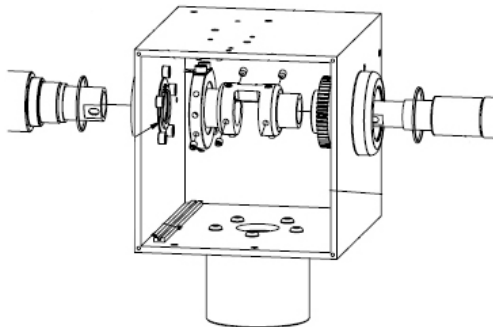

LED LIGHTING UPGRADE KITS

SOLID SHAFT IDENTIFICATION

Look for:

- Square, convex plastic covers
- Solid Shafts

Shaft is connected internally - No visible screws

Solid Shaft - NS Chief

Solid Shaft - NS Powerlite