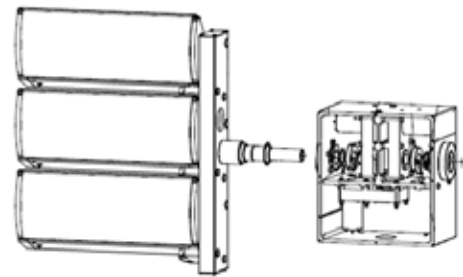

LED LIGHTING UPGRADE KITS

SOLID SHAFT IDENTIFICATION

Look for:

- Square, convex plastic covers
- Solid Shafts

Shaft is connected internally - No visible screws

Solid Shaft - NS Chief

Solid Shaft - NS Powerlite