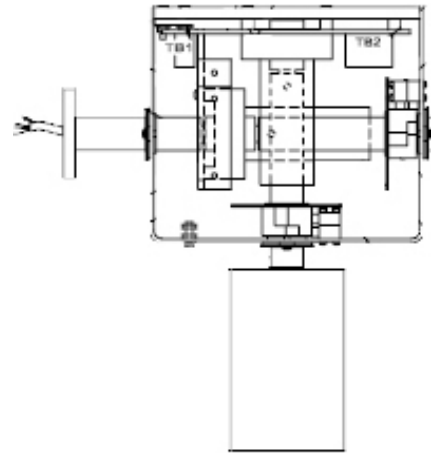

LED LIGHTING UPGRADE KITS FLANGE SHAFT IDENTIFICATION

Look for:

- Old Style flat RCP covers **OR** Skull Shaped RCP
- Flanged Shafts

Brand	Model	Light Warranty	Volts	Number of Lights	Total Lumens	Total Watts	Chief 1.8	Chief 2.3	Powerlite	Vertical	RCP Style
Will-Burt	WB 150	2	120/240	2	45,000	300			x	x	Flange Shaft
Will-Burt	WB 300	2	120/240	2	90,000	600			x	x	Flange Shaft
F R C	SPECTRA	5	240	2	40,000	460			x	x	Flange Shaft
F R C	SPECTRA	5	240	4	80,000	920			x	x	Flange Shaft
F R C	SPECTRA Max	5	240	2	56,000	672			x	x	Flange Shaft
F R C	SPECTRA Max	5	240	4	112,000	1344			x	x	Flange Shaft
Whelen	Pioneer Plus Spot/Flood	Lifetime	120	4	82,456	600			x	x	Flange Shaft
Will-Burt	WB 140	5	12/24	2	28,000	100			x	x	Flange Shaft
Will-Burt	WB 140	5	12/24	4	56,000	200			x	x	Flange Shaft
Will-Burt	Night Scan X 200	Lifetime	12/24	2	40,000	250			x	x	Flange Shaft
Will-Burt	Night Scan X 200	Lifetime	12/24	4	80,000	500			x	x	Flange Shaft