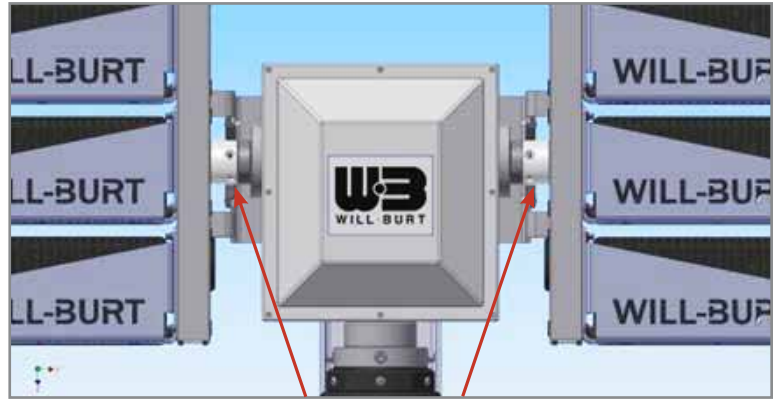

LED LIGHTING UPGRADE KITS

COLLAR SHAFT IDENTIFICATION

Look for:

- Square, convex plastic covers
- Collar Shaft