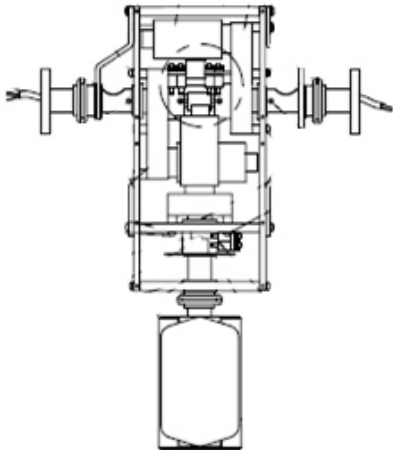

LED LIGHTING UPGRADE KITS FLANGE SHAFT IDENTIFICATION

Look for:

- Old Style flat RCP covers **OR** Skull Shaped RCP
- Flanged Shafts

Brand	Model	Light Warranty	Volts	Number of Lights	Total Lumens	Total Watts	Chief 1.8	Chief 2.3	Powerlite	Vertical	RCP Style
Will-Burt	WB 150	2	120/240	2	45,000	300			x	x	Flange Shaft
Will-Burt	WB 300	2	120/240	2	90,000	600			x	x	Flange Shaft
F R C	SPECTRA	5	240	2	40,000	460			x	x	Flange Shaft
F R C	SPECTRA	5	240	4	80,000	920			x	x	Flange Shaft
F R C	SPECTRA Max	5	240	2	56,000	672			x	x	Flange Shaft
F R C	SPECTRA Max	5	240	4	112,000	1344			x	x	Flange Shaft
Whelen	Pioneer Plus Spot/Flood	Lifetime	120	4	82,456	600			x	x	Flange Shaft
Will-Burt	WB 140	5	12/24	2	28,000	100			x	x	Flange Shaft
Will-Burt	WB 140	5	12/24	4	56,000	200			x	x	Flange Shaft
Will-Burt	Night Scan X 200	Lifetime	12/24	2	40,000	250			x	x	Flange Shaft
Will-Burt	Night Scan X 200	Lifetime	12/24	4	80,000	500			x	x	Flange Shaft