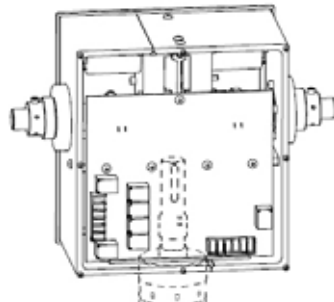

LED LIGHTING UPGRADE KITS

COLLAR SHAFT IDENTIFICATION

Look for:

- Square, convex plastic covers
- Collar Shaft

Collar has screws

Collar Shaft - NS Chief

Collar Shaft - NS Powerlite

Brand	Model	Light Warranty	Volts	Number of Lights	Total Lumens	Total Watts	Chief 1.8	Chief 2.3	*Powerlite	*Vertical	RCP Style
F R C	SPECTRA	5	12	2	40,000	460	x	x			Collar
Whelen	Pioneer Plus Spot/Flood	Lifetime	12	2	40,522	300	x	x			Collar
Whelen	Pioneer Plus Spot/Flood	Lifetime	12	4	81,044	600	x	x			Collar
Will-Burt	WB 140	5	12/24	2	28,000	100	x	x			Collar
Will-Burt	WB 140	5	12/24	4	56,000	200	x	x	x	x	Collar
Will-Burt	Night Scan X 200	Lifetime	12/24	2	40,000	250	x	x			Collar
Will-Burt	Night Scan X 200	Lifetime	12/24	4	80,000	500	x	x	x	x	Collar
F R C	SPECTRA	5	24	4	80,000	920		x			Collar
Whelen	Pioneer Plus Spot/Flood	Lifetime	24	2	40,522	300	x	x			Collar
Whelen	Pioneer Plus Spot/Flood	Lifetime	24	4	81,044	600	x	x	x	x	Collar
F R C	SPECTRA	5	120	2	40,000	460	x	x			Collar
F R C	SPECTRA	5	120	4	80,000	920		x	x	x	Collar
F R C	SPECTRA Max	5	120	4	112,000	1344			x	x	Collar
Whelen	Pioneer Plus Spot/Flood	Lifetime	120	2	41,228	300	x	x			Collar
Whelen	Pioneer Plus Spot/Flood	Lifetime	120	4	82,456	600	x	x	x	x	Collar
F R C	SPECTRA	5	240	2	40,000	460	x	x			Collar
F R C	SPECTRA	5	240	4	80,000	920		x	x	x	Collar
F R C	SPECTRA Max	5	240	2	56,000	672	x	x			Collar
F R C	SPECTRA Max	5	240	4	112,000	1344			x	x	Collar