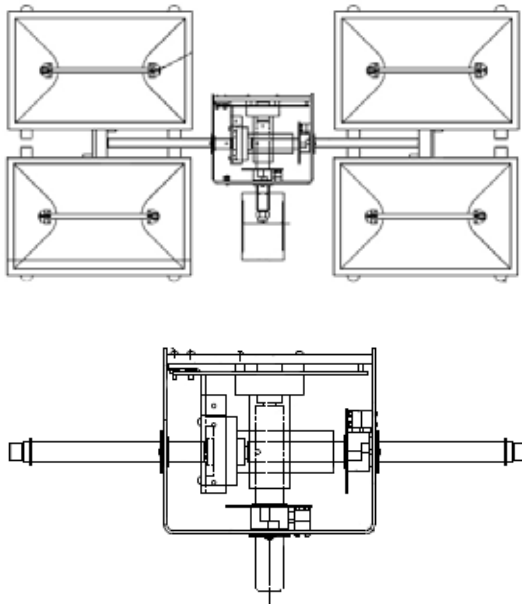

LED LIGHTING UPGRADE KITS APPLETON SHAFT IDENTIFICATION

Look for:

- Old Style flat RCP covers
- Solid Shafts

Brand	Model	Light Warranty	Volts	Number of Lights	Total Lumens	Total Watts	Chief 1.8	Chief 2.3	Powerlite	Vertical	RCP Style
Will-Burt	WB 150	2	120/240	2	45,000	300			x	x	Apple Shaft
Will-Burt	WB 300	2	120/240	2	90,000	600			x	x	Apple Shaft
F R C	SPECTRA	5	240	2	40,000	460			x	x	Apple Shaft
F R C	SPECTRA	5	240	4	80,000	920			x	x	Apple Shaft
F R C	SPECTRA Max	5	240	2	56,000	672			x	x	Apple Shaft
F R C	SPECTRA Max	5	240	4	112,000	1344			x	x	Apple Shaft
Will-Burt	WB 140	5	12/24	2	28,000	100			x	x	Apple Shaft
Will-Burt	WB 140	5	12/24	4	56,000	200			x	x	Apple Shaft
Will-Burt	Night Scan X 200	Lifetime	12/24	2	40,000	250			x	x	Apple Shaft
Will-Burt	Night Scan X 200	Lifetime	12/24	4	80,000	500			x	x	Apple Shaft