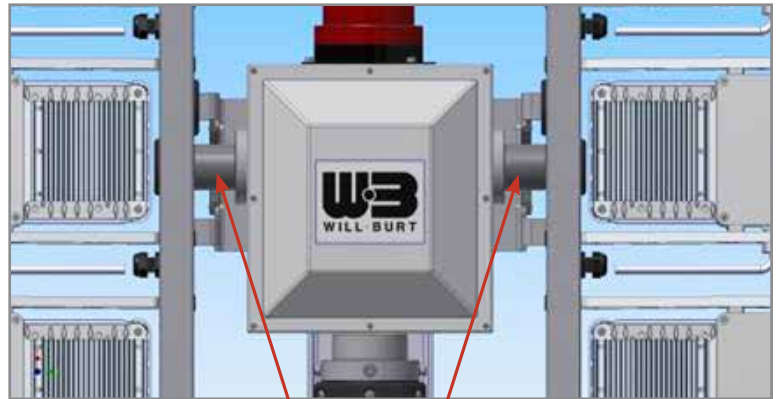

LED LIGHTING UPGRADE KITS

SOLID SHAFT IDENTIFICATION

Look for:

- Square, convex plastic covers
- Solid Shafts

Shaft is connected internally - No visible screws