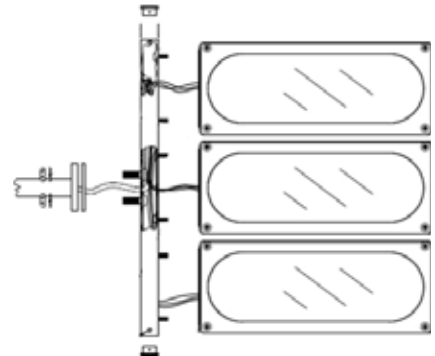

LED LIGHTING UPGRADE KITS FLANGE SHAFT IDENTIFICATION

Look for:

- Old Style flat RCP covers **OR** Skull Shaped RCP
- Flanged Shafts

Brand	Model	Light Warranty	Volts	Number of Lights	Total Lumens	Total Watts	Chief 1.8	Chief 2.3	Powerlite	Vertical	RCP Style
Will-Burt	WB 150	2	120/240	2	45,000	300			x	x	Flange Shaft
Will-Burt	WB 300	2	120/240	2	90,000	600			x	x	Flange Shaft
F R C	SPECTRA	5	240	2	40,000	460			x	x	Flange Shaft
F R C	SPECTRA	5	240	4	80,000	920			x	x	Flange Shaft
F R C	SPECTRA Max	5	240	2	56,000	672			x	x	Flange Shaft
F R C	SPECTRA Max	5	240	4	112,000	1344			x	x	Flange Shaft
Whelen	Pioneer Plus Spot/Flood	Lifetime	120	4	82,456	600			x	x	Flange Shaft
Will-Burt	WB 140	5	12/24	2	28,000	100			x	x	Flange Shaft
Will-Burt	WB 140	5	12/24	4	56,000	200			x	x	Flange Shaft
Will-Burt	Night Scan X 200	Lifetime	12/24	2	40,000	250			x	x	Flange Shaft
Will-Burt	Night Scan X 200	Lifetime	12/24	4	80,000	500			x	x	Flange Shaft