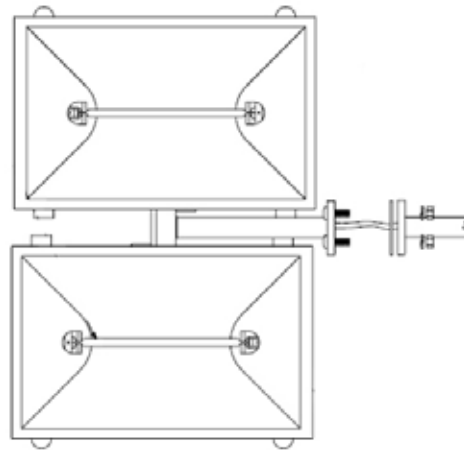

LED LIGHTING UPGRADE KITS FLANGE SHAFT IDENTIFICATION

Look for:

- Old Style flat RCP covers **OR** Skull Shaped RCP
- Flanged Shafts

Brand	Model	Light Warranty	Volts	Number of Lights	Total Lumens	Total Watts	Chief 1.8	Chief 2.3	Powerlite	Vertical	RCP Style
Will-Burt	WB 150	2	120/240	2	45,000	300			x	x	Flange Shaft
Will-Burt	WB 300	2	120/240	2	90,000	600			x	x	Flange Shaft
F R C	SPECTRA	5	240	2	40,000	460			x	x	Flange Shaft
F R C	SPECTRA	5	240	4	80,000	920			x	x	Flange Shaft
F R C	SPECTRA Max	5	240	2	56,000	672			x	x	Flange Shaft
F R C	SPECTRA Max	5	240	4	112,000	1344			x	x	Flange Shaft
Whelen	Pioneer Plus Spot/Flood	Lifetime	120	4	82,456	600			x	x	Flange Shaft
Will-Burt	WB 140	5	12/24	2	28,000	100			x	x	Flange Shaft
Will-Burt	WB 140	5	12/24	4	56,000	200			x	x	Flange Shaft
Will-Burt	Night Scan X 200	Lifetime	12/24	2	40,000	250			x	x	Flange Shaft
Will-Burt	Night Scan X 200	Lifetime	12/24	4	80,000	500			x	x	Flange Shaft